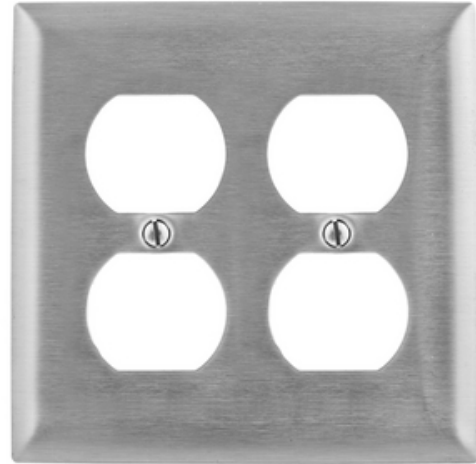

### Wallplates and Boxes, Metallic Plates, 2- Gang, 2) Duplex Openings, Standard Size, Stainless Steel

By Hubbell Premise Wiring  
Catalog # [SS82](#)

Wallplates and Boxes, Metallic Plates, 2- Gang, 2) Duplex Openings, Standard Size, Stainless Steel

#### General

Catalog Number	SS82
Color	
Construction	Stamped
Cutout	2) Duplex
EU RoHS Indicator	Yes
Item Type	Screw Mount
Material	Stainless Steel
Material - Mounting Hardware	Screw Mounting
Number of Gang(s)	1-Gang
Orientation	Vertical Mount
Size	2-Gang
Type	Plates
	Plates
UPC	883778201318